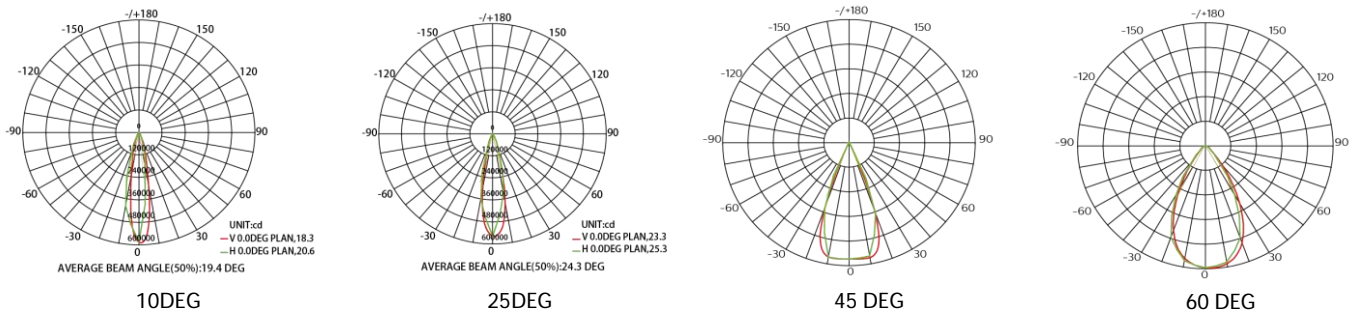

Volumen (m³)	0.146
Volumen (ft³)	5.163

Application

© Sports Lighting

Light Distribution & Spectrum

Dimensional drawing

Plusrite does not give any representation or warranty as to the accuracy or completeness of the information included herein and shall not be liable for any action in reliance thereon. The information presented in this document is not intended as any commercial offer and does not form part of any quotation or contract, unless otherwise agreed by Plusrite. Plusrite is registered.