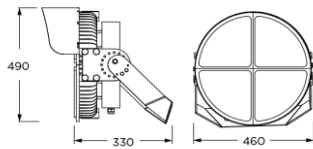

Housing material	Aluminum die cut
Reflector material	Aluminum
Optical cover/lens material	Polycarbonate
Optical cover/lens finish	Frosted
Product dimensions mm	460*330*490
Product dimensions (inch)	18.11*12.99*19.29
Product color	Bronze/Black

Application Conditions

Ambient temperature range	-40 to +50°C
Dimming	1-10V

Logistical Data

Order product name	SPR01/500/8XX/AA/YY/ZZ
Net weight (piece)	26.0KGS/57.0lbs
Gross weight (piece)	28.5KGS/62.8lbs
Packaging dimensions (mm)	570*540*475
Packaging dimensions (inch)	22.4*21.3*18.7
Packaging unit (piece)	Folding carton box 1

Volumen (m ³)	0.146
Volumen (ft ³)	5.163

Application

© Sports Lighting

Light Distribution & Spectrum

Dimensional drawing

SPORTS LIGHT G1/A

Plusrite does not give any representation or warranty as to the accuracy or completeness of the information included herein and shall not be liable for any action in reliance thereon. The information presented in this document is not intended as any commercial offer and does not form part of any quotation or contract, unless otherwise agreed by Plusrite. Plusrite is registered.