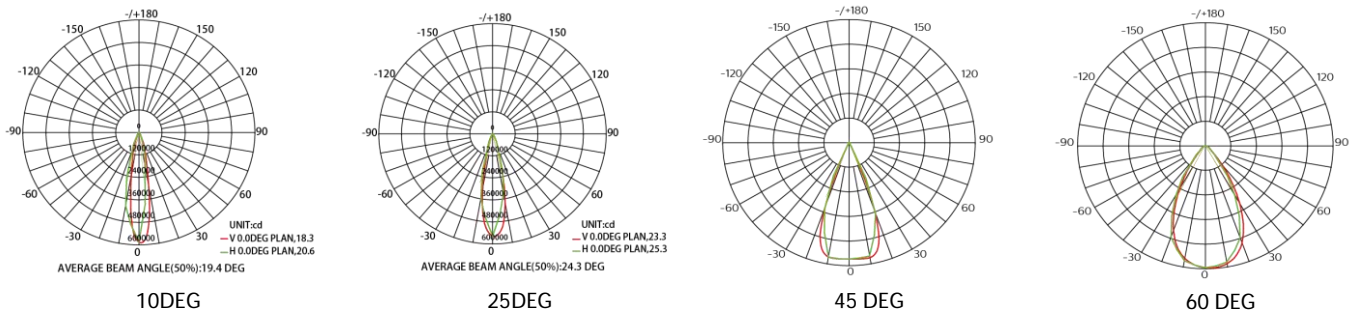

Volumen (m³)	0.146
Volumen (ft³)	5.163

Application

© Sports Lighting

Light Distribution & Spectrum

Dimensional drawing

SPORTS LIGHT G1/1

Plusrite does not give any representation or warranty as to the accuracy or completeness of the information included herein and shall not be liable for any action in reliance thereon. The information presented in this document is not intended as any commercial offer and does not form part of any quotation or contract, unless otherwise agreed by Plusrite. Plusrite is registered.