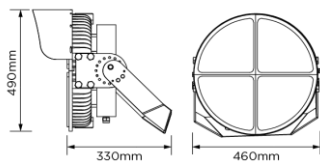

Housing material	Aluminum die cut
Reflector material	Aluminum
Optical cover/lens material	Polycarbonate
Optical cover/lens finish	Frosted
Product dimensions mm	460*330*490
Product dimensions (inch)	18.11*12.99*19.29
Product color	Bronze/Black

Application Conditions

Ambient temperature range	-40 to +50°C
Dimming	1-10V

Logistical Data

Order product name	SPM01/400/8XX/AA/YY/ZZ
Net weight (piece)	26.0KGS/57.0lbs
Gross weight (piece)	28.5KGS/62.8lbs
Packaging dimensions (mm)	570*540*475
Packaging dimensions (inch)	22.4*21.3*18.7
Packaging unit (piece)	Folding carton box 1

Volumen (m ³)	0.146
Volumen (ft ³)	5.163

Application

© Sports Lighting

Light Distribution & Spectrum

Dimensional drawing

SPORTS LIGHT G1/1

Plusrite does not give any representation or warranty as to the accuracy or completeness of the information included herein and shall not be liable for any action in reliance thereon. The information presented in this document is not intended as any commercial offer and does not form part of any quotation or contract, unless otherwise agreed by Plusrite. Plusrite is registered.