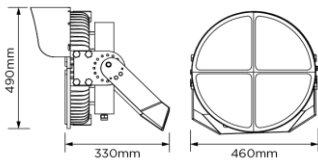

Housing material	Aluminum die cut
Reflector material	Aluminum
Optical cover/lens material	Polycarbonate
Optical cover/lens finish	Frosted
Product dimensions mm	460*330*490
Product dimensions (inch)	18.11*12.99*19.29
Product color	Bronze/Black

Application Conditions

Ambient temperature range	-40 to +50°C
Dimming	1-10V

Logistical Data

Order product name	SPM01/500/8XX/AA/YY/ZZ
Net weight (piece)	26.0KGS/57.0lbs
Gross weight (piece)	28.5KGS/62.8lbs
Packaging dimensions (mm)	570*540*475
Packaging dimensions (inch)	22.4*21.3*18.7
Packaging unit (piece)	Folding carton box 1

Volumen (m ³)	0.146
Volumen (ft ³)	5.163

Application

© Sports Lighting

Light Distribution & Spectrum

Dimensional drawing

SPORTS LIGHT G1/1

Plusrite does not give any representation or warranty as to the accuracy or completeness of the information included herein and shall not be liable for any action in reliance thereon. The information presented in this document is not intended as any commercial offer and does not form part of any quotation or contract, unless otherwise agreed by Plusrite. Plusrite is registered.