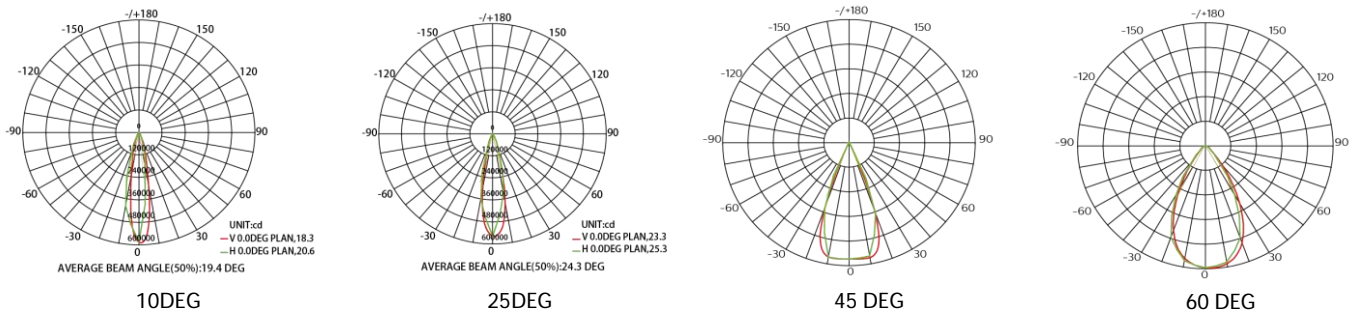

Volumen (m³)	0.146
Volumen (ft³)	5.163

Application

© Sports Lighting

Light Distribution & Spectrum

Dimensional drawing

SPORTS LIGHT G1/1

Plusrite does not give any representation or warranty as to the accuracy or completeness of the information included herein and shall not be liable for any action in reliance thereon. The information presented in this document is not intended as any commercial offer and does not form part of any quotation or contract, unless otherwise agreed by Plusrite. Plusrite is registered.